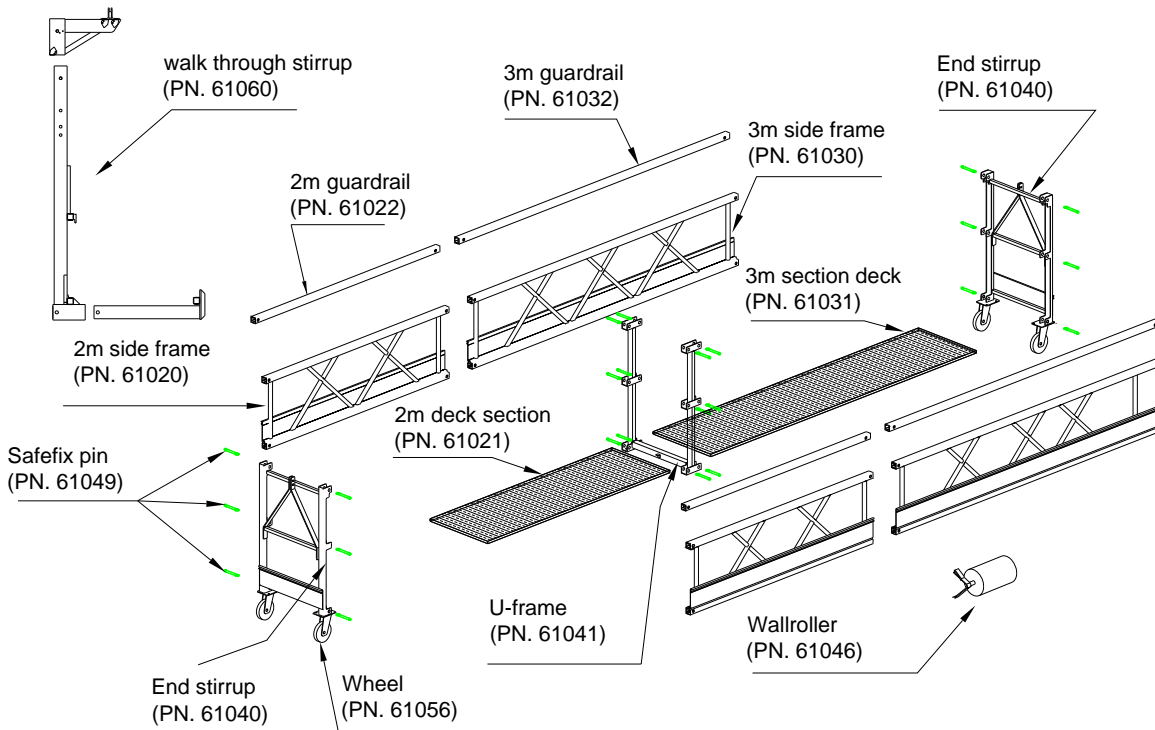

MODULO[®] WITH END STIRRUP

The Power Climber *MODULO*[®] is a high quality modular platform, made from durable materials.

The *MODULO*[®] platform consists of: side-frames, guard rails, decks, U-frames, end-stirrups, wall rollers, castor wheels and safefix pins.

- Max. length up to 12m
- Standard Modules of 0.5m, 1m, 2m and 3m for a high degree of flexibility for platform configuration
- Light weight aluminium decks, side frames and guard rails
- Robust steel hot-dip galvanised U-frames and stirrups
- End stirrup mounted hoists (Walk-through stirrup optional)
- Quick and hassle free assembly with new, one step 'insert and snap' SafeFix pins
- Designed for both the Astro and Titan hoists as well as other hoists
- European Standard EN1808 certification for all standard configurations

Optional *MODULO*[®] configurations:

- Adjustable corner sections
- Double-deck platforms
- 'Boiler' type platform to fit through man-holes
- Custom designed configurations

Product conform to CE regulations.