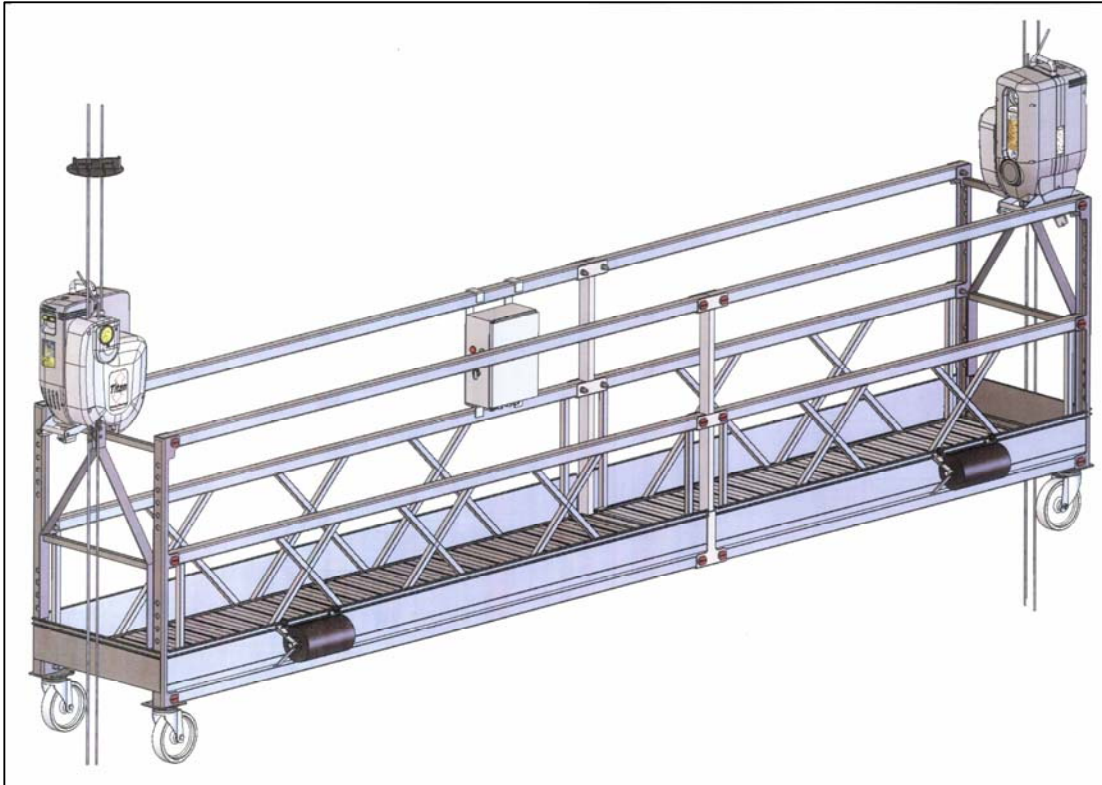

MODULO[®] WITH END STIRRUP

The Power Climber *MODULO*[®] is a high quality modular platform, made from durable materials.

The *MODULO*[®] platform consists of: side-frames, guard rails, decks, U-frames, end-stirrups, wall rollers, castor wheels and safefix pins.

- Max. length up to 12m
- Standard Modules of 0.5m, 1m, 2m and 3m for a high degree of flexibility for platform configuration
- Light weight aluminium decks, side frames and guard rails
- Robust steel hot-dip galvanised U-frames and stirrups
- End stirrup mounted hoists (Walk-through stirrup optional)
- Quick and hassle free assembly with new, one step 'insert and snap' SafeFix pins
- Designed for both the Astro and Titan hoists as well as other hoists
- European Standard EN1808 certification for all standard configurations

Optional *MODULO*[®] configurations:

- Adjustable corner sections
- Double-deck platforms
- 'Boiler' type platform to fit through man-holes
- Custom designed configurations

Product conform to CE regulations.